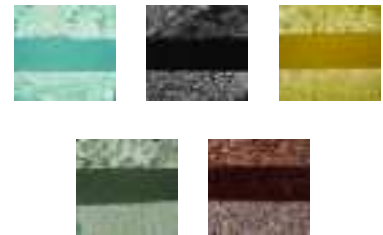

Cat. No. 49455

5" x 5" sheets/5 colors/3 textures in each color; Aqua, Graphite, Honey, Pewter, Walnut

LAMPS FOR ALL SEASONS 2007 CALENDAR

Cat. No. 68861

The Association of Stained Glass Lamp Artists. A beautiful full color wall calendar featuring Tiffany style lamps as well as original lamp designs from lamp artists around the world. Interesting information about each lamp is included.

LUSTER ESSENCE

Cat. No. 7409428C

4oz. bottle. May be used sparingly if necessary to thin non-metallic lusters. (Metallic Essence Cat. No. 74094 may be used sparingly if necessary to thin *metallic* lusters.)