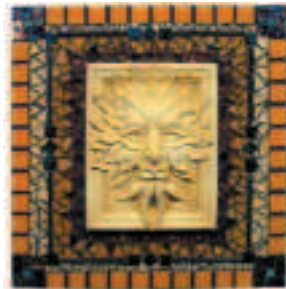

### HUMMINGBIRD

9070014

7" x 6"

178 x 152mm

### SUN

9070015

7-1/4" diameter

184mm